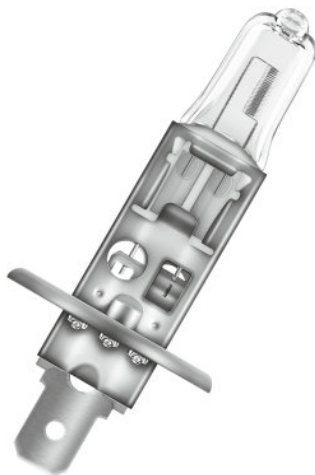

## 64155TSP

TRUCKSTAR PRO | Halogen headlight lamps

#### Dimensions & weight

Length	67.5 mm
Diameter	9 mm
Product weight	5.99 g