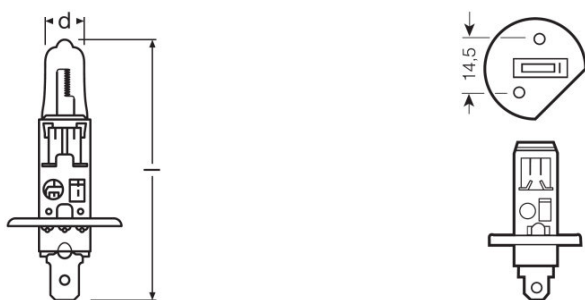

#### Dimensions & weight

Length	67.5 mm
Diameter	9 mm
Product weight	5.99 g